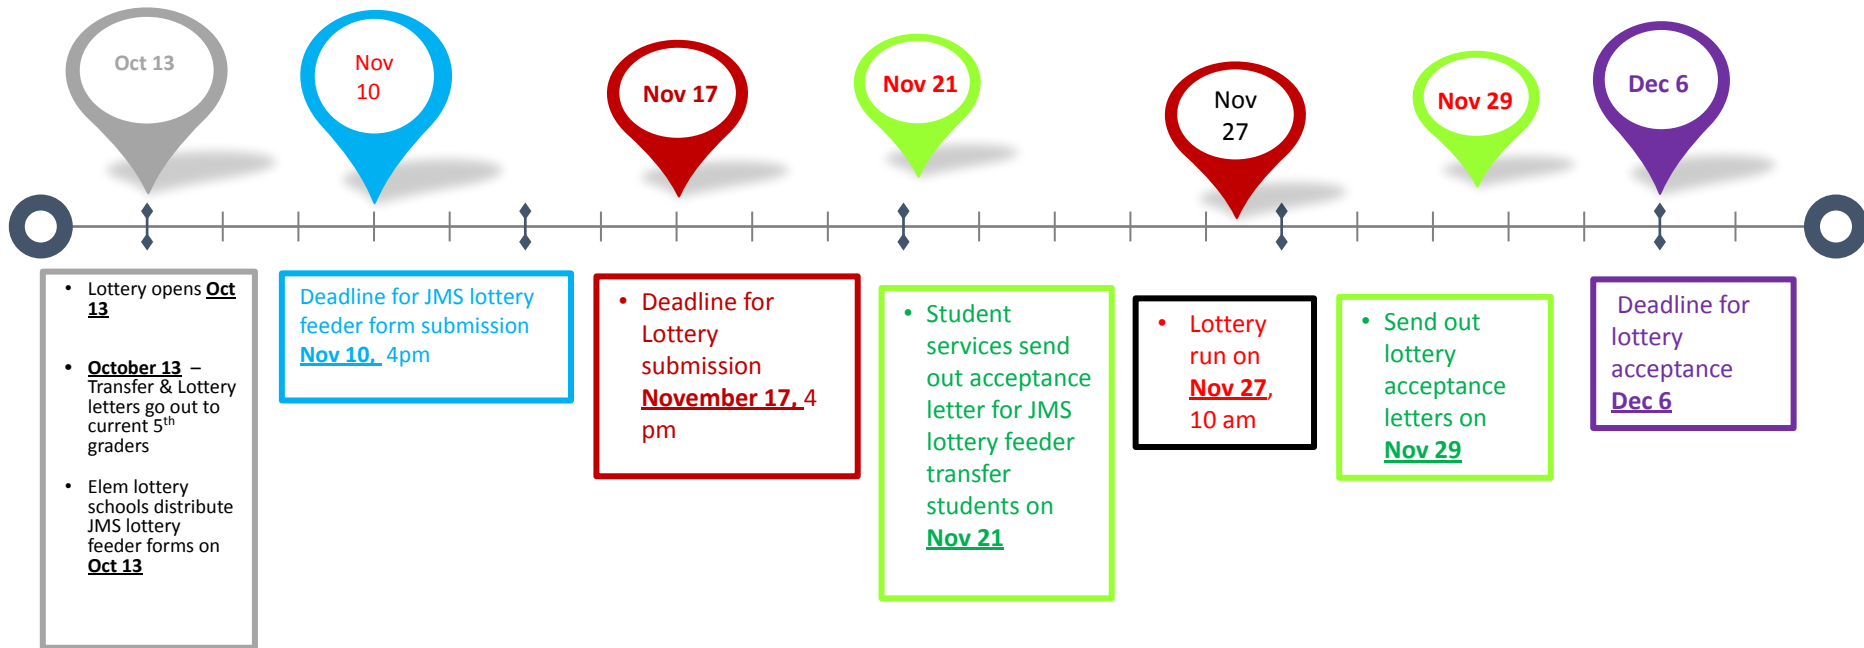

JMS Lottery Timeline

Eligibility for Jeff Middle School

- 1) The student lives or will live in the Jeff attendance area.
- 2) The student is currently attending BEN, RWE, or LSE.
- 3) Jeff MS employees can have their child go to Jeff.
- 4) Lottery is up to 200 kids.