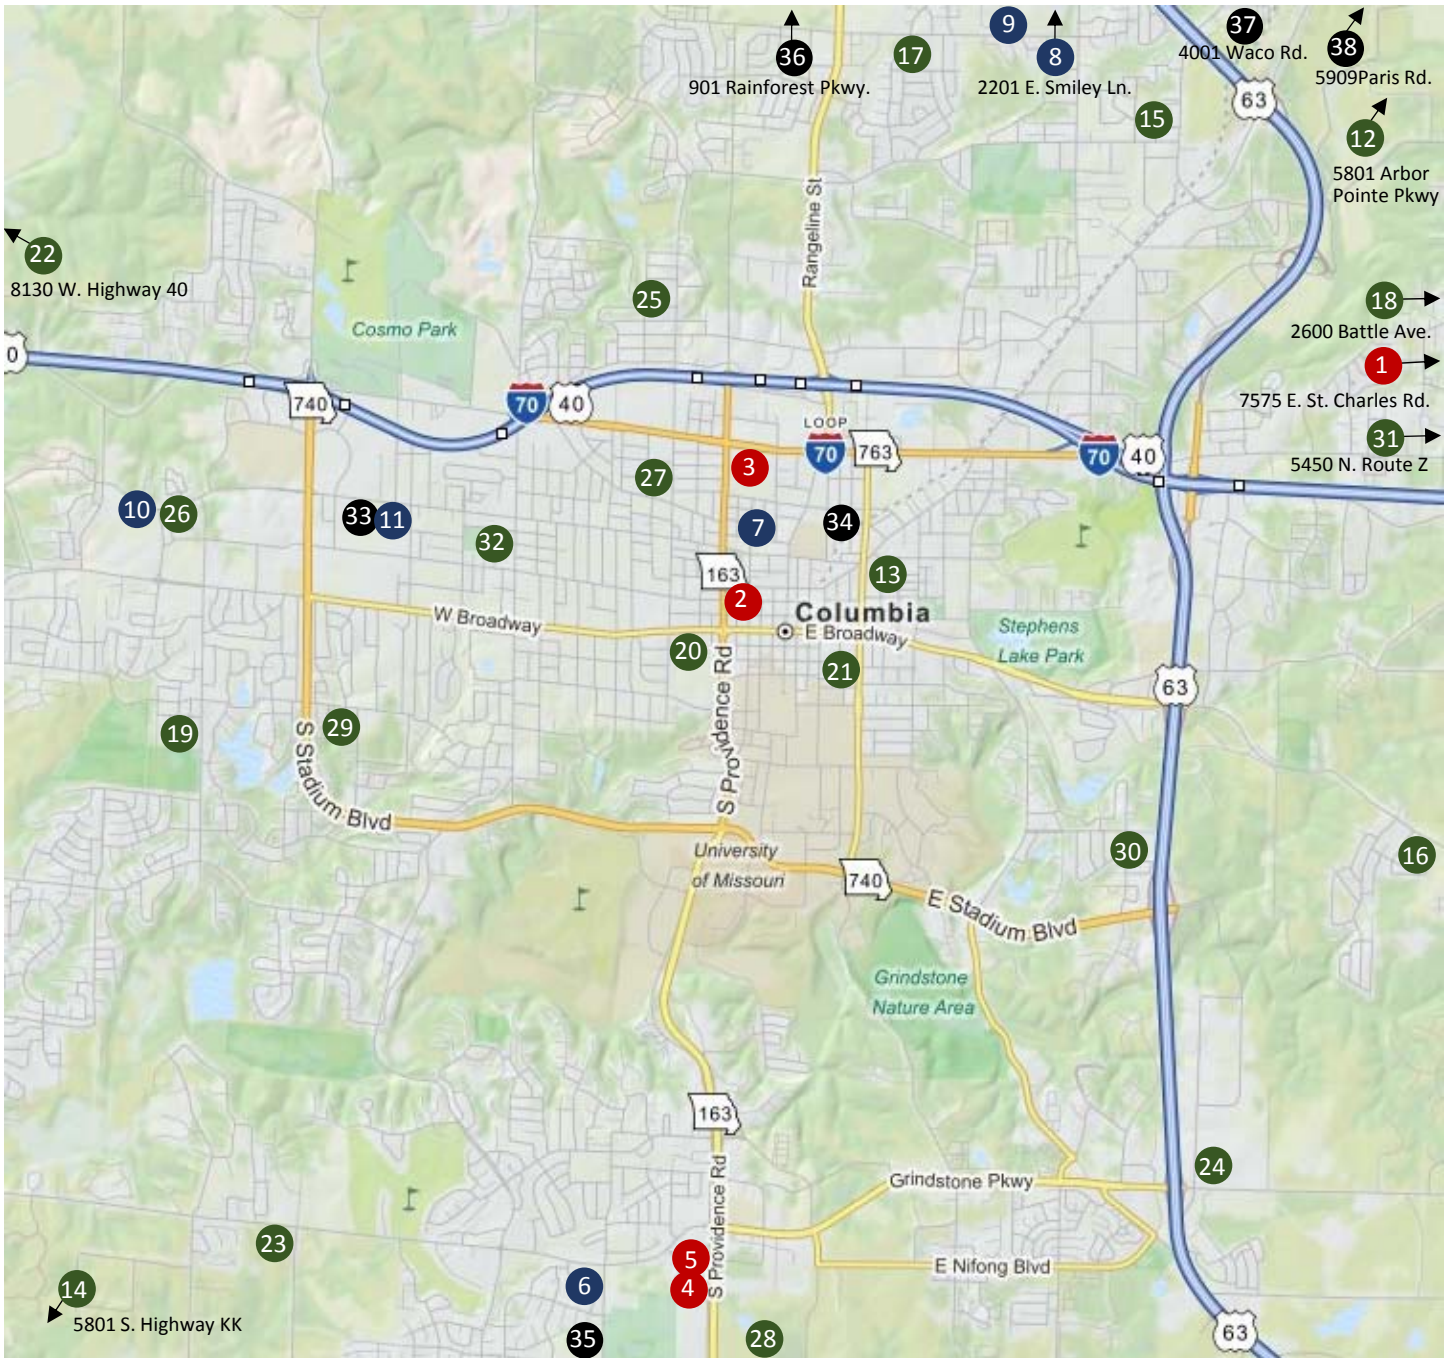

Columbia Public School District Building Locations

High Schools

- 1 Battle
- 2 Douglass
- 3 Hickman
- 4 Rock Bridge
- 5 Columbia Area Career Center

Middle Schools

- 6 Gentry
- 7 Jefferson
- 8 Lange
- 9 Oakland
- 10 Smithton
- 11 West

Elementary Schools

- 12 Alpha Hart Lewis
- 13 Benton
- 14 Beulah Ralph
- 15 Blue Ridge
- 16 Cedar Ridge
- 17 Derby Ridge
- 18 Eliot Battle
- 19 Fairview
- 20 Grant
- 21 Lee
- 22 Midway Heights
- 23 Mill Creek
- 24 New Haven
- 25 Parkade
- 26 Paxton Keeley
- 27 Ridgeway
- 28 Rock Bridge
- 29 Russell Boulevard
- 30 Shepard Boulevard
- 31 Two Mile Prairie
- 32 West Boulevard

Other Buildings

- 33 Aslin Administration Building
- 34 Center for Gifted Education/Title I Preschool
- 35 Center of Responsive Education
- 36 Discovery Early Childhood Center
- 37 Early Childhood Education Center
- 38 Facilities and Construction Services