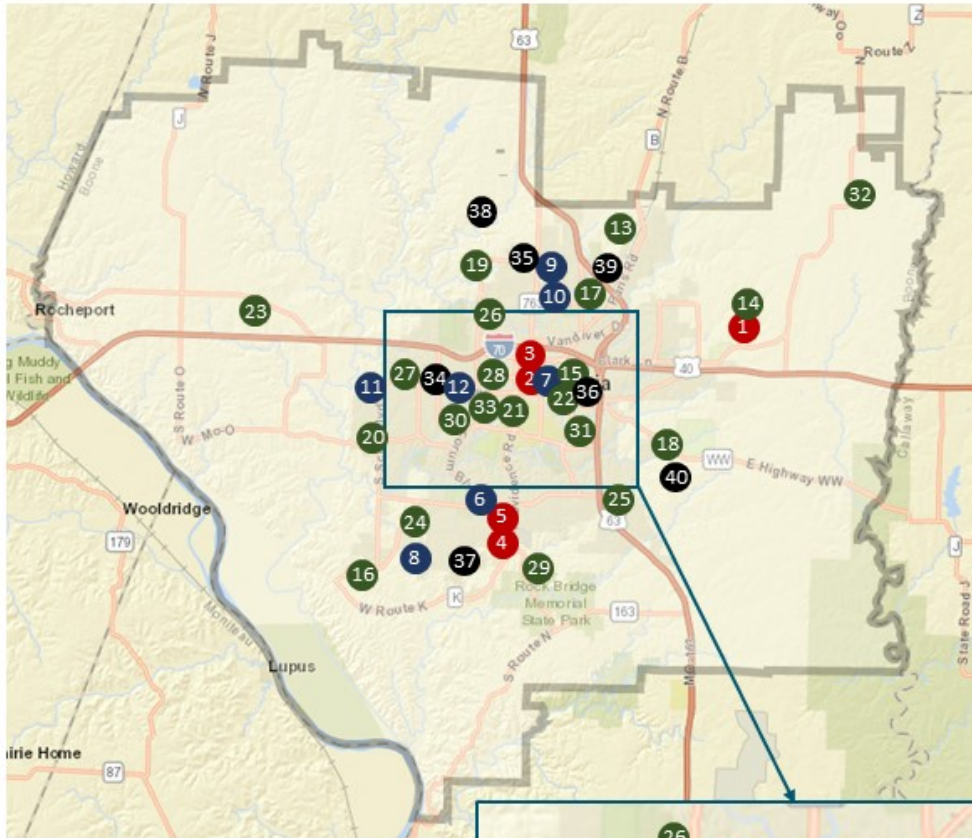

District Map of All Locations

High Schools

- 1 Battle
- 2 Douglass
- 3 Hickman
- 4 Rock Bridge
- 5 Columbia Area Career Center

Middle Schools

- 6 Gentry
- 7 Jefferson
- 8 John Warner
- 9 Lange
- 10 Oakland
- 11 Smithton
- 12 West

Elementary Schools

- | | |
|---------------------|----------------------|
| 13 Alpha Hart Lewis | 24 Mill Creek |
| 14 Battle | 25 New Haven |
| 15 Benton | 26 Parkade |
| 16 Beulah Ralph | 27 Paxton Keeley |
| 17 Blue Ridge | 28 Ridgeway |
| 18 Cedar Ridge | 29 Rock Bridge |
| 19 Derby Ridge | 30 Russell Boulevard |
| 20 Fairview | 31 Shepard Boulevard |
| 21 Grant | 32 Two Mile Prairie |
| 22 Lee | 33 West Boulevard |
| 23 Midway Heights | |

Other Buildings

- 34 Aslin Administration Building
- 35 Center for Early Learning—North
- 36 Center for Gifted Education – Field Building
- 37 Center of Responsive Education
- 38 Discovery Early Childhood Center
- 39 Facilities and Construction Services
- 40 Roseta Avenue Learning Center