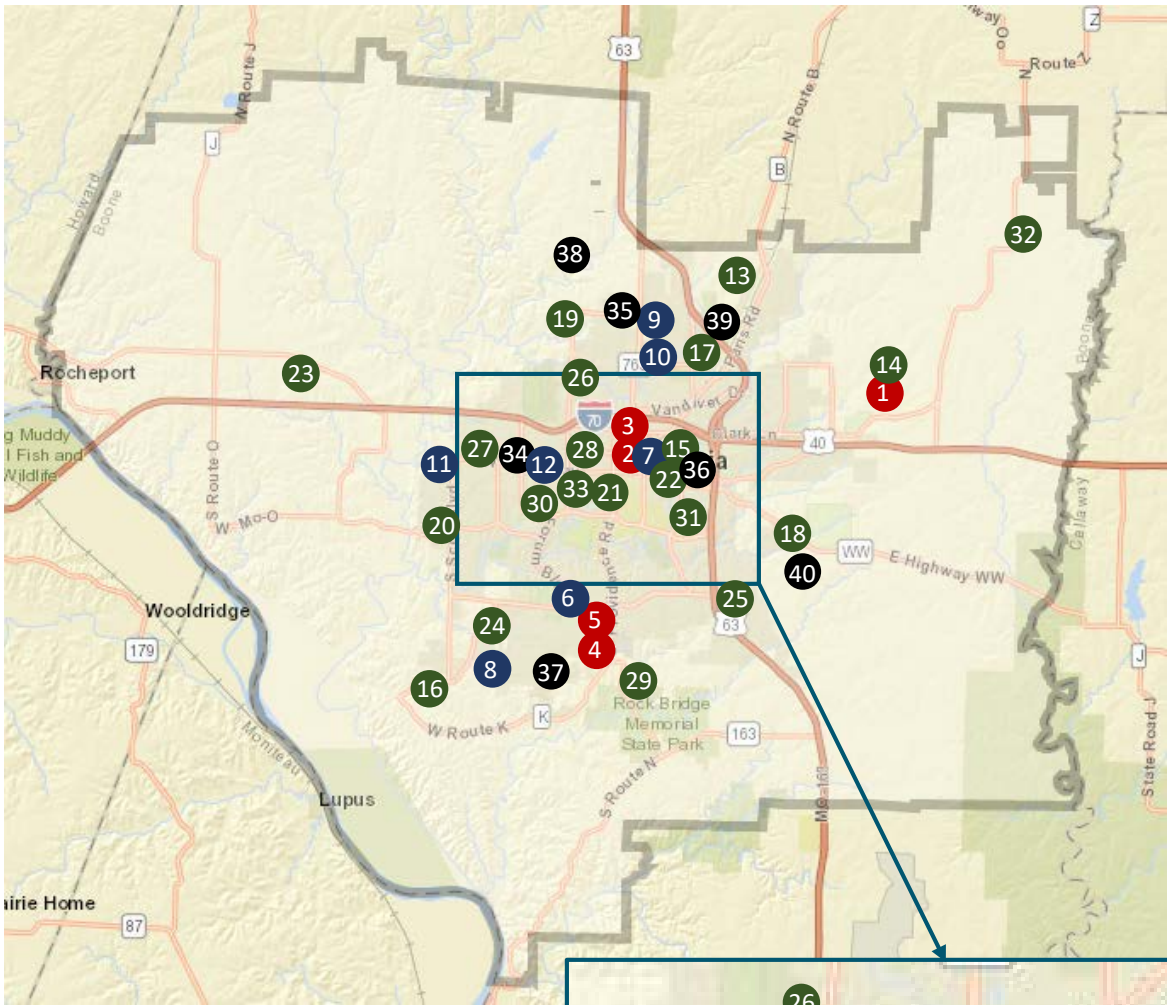

District Map of All Locations

High Schools

- 1 Battle
- 2 Douglass
- 3 Hickman
- 4 Rock Bridge
- 5 Columbia Area Career Center

Middle Schools

- 6 Gentry
- 7 Jefferson
- 8 John Warner
- 9 Lange
- 10 Oakland
- 11 Smithton
- 12 West

Elementary Schools

- 13 Alpha Hart Lewis
- 14 Battle
- 15 Benton
- 16 Beulah Ralph
- 17 Blue Ridge
- 18 Cedar Ridge
- 19 Derby Ridge
- 20 Fairview
- 21 Grant
- 22 Locust Street
- 23 Midway Heights
- 24 Mill Creek
- 25 New Haven
- 26 Parkade
- 27 Paxton Keeley
- 28 Ridgeway
- 29 Rock Bridge
- 30 Russell Boulevard
- 31 Shepard Boulevard
- 32 Two Mile Prairie
- 33 West Boulevard

Other Buildings

- 34 Aslin Administration Building
- 35 Center for Early Learning—North
- 36 Center for Gifted Education – Field Building
- 37 Center of Responsive Education
- 38 Discovery Early Childhood Center
- 39 Facilities and Construction Services
- 40 Roseta Avenue Learning Center