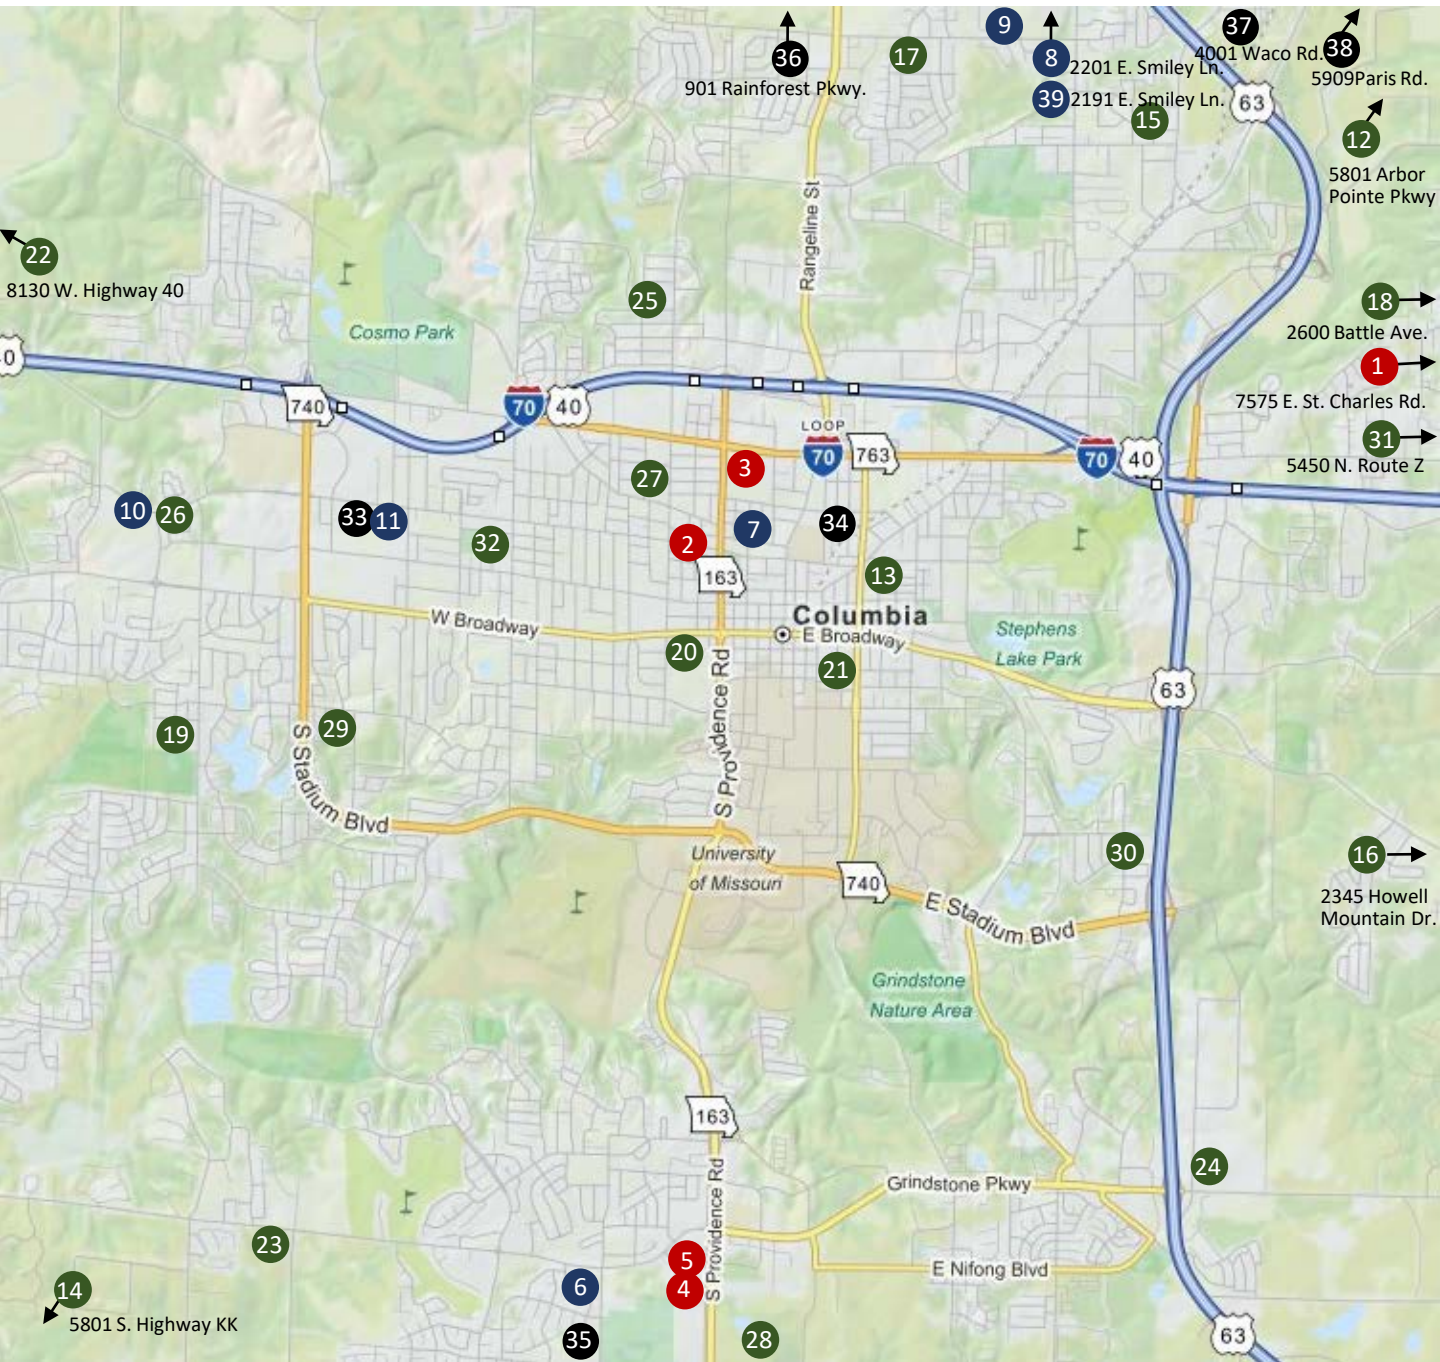

# Columbia Public School District Building Locations

## High Schools

- 1 Battle
- 2 Douglass
- 3 Hickman
- 4 Rock Bridge
- 5 Columbia Area Career Center

## Middle Schools

- 6 Gentry
- 7 Jefferson
- 8 Lange
- 9 Oakland
- 10 Smithton
- 11 West

## Elementary Schools

- 12 Alpha Hart Lewis
- 13 Benton
- 14 Beulah Ralph
- 15 Blue Ridge
- 16 Cedar Ridge
- 17 Derby Ridge
- 18 Eliot Battle
- 19 Fairview
- 20 Grant
- 21 Locust Street
- 22 Midway Heights
- 23 Mill Creek
- 24 New Haven
- 25 Parkade
- 26 Paxton Keeley
- 27 Ridgeway
- 28 Rock Bridge
- 29 Russell Boulevard
- 30 Shepard Boulevard
- 31 Two Mile Prairie
- 32 West Boulevard