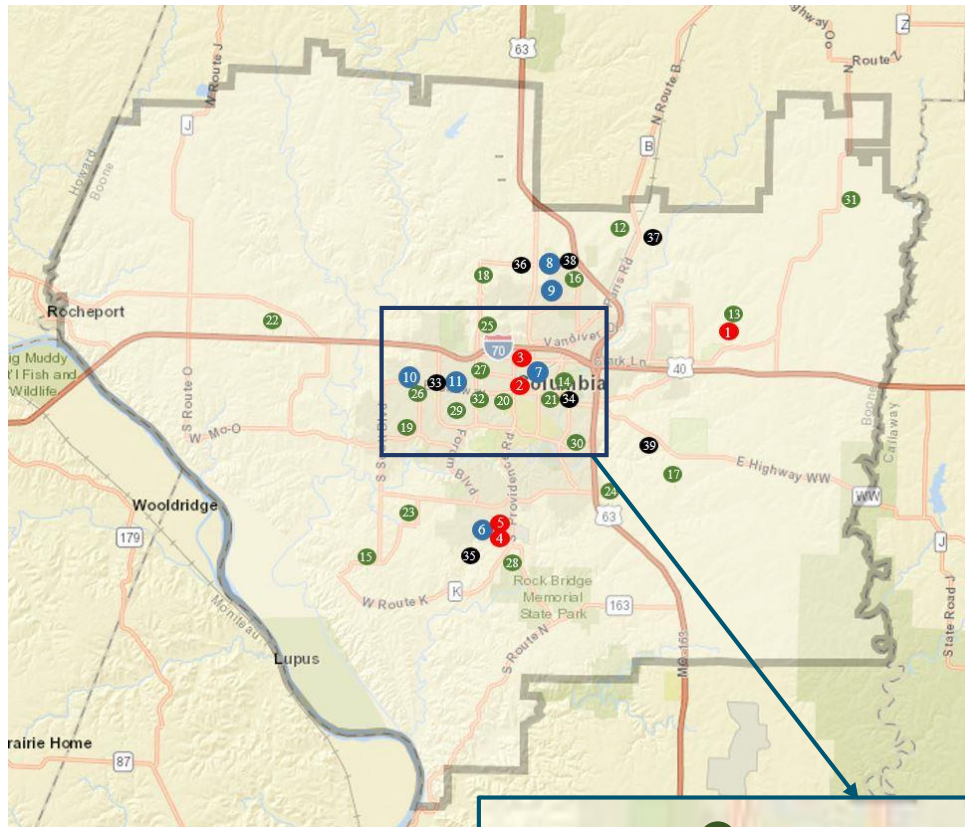

District Map of All Locations

High Schools

- 1 Battle
- 2 Douglass
- 3 Hickman
- 4 Rock Bridge
- 5 Columbia Area Career Center

Middle Schools

- 6 Gentry
- 7 Jefferson
- 8 Lange
- 9 Oakland
- 10 Smithton
- 11 West

Elementary Schools

- 12 Alpha Hart Lewis
- 13 Battle
- 14 Benton
- 15 Beulah Ralph
- 16 Blue Ridge
- 17 Cedar Ridge
- 18 Derby Ridge
- 19 Fairview
- 20 Grant
- 21 Locust Street
- 22 Midway Heights
- 23 Mill Creek
- 24 New Haven
- 25 Parkade
- 26 Paxton Keeley
- 27 Ridgeway
- 28 Rock Bridge
- 29 Russell Boulevard
- 30 Shepard Boulevard
- 31 Two Mile Prairie
- 32 West Boulevard