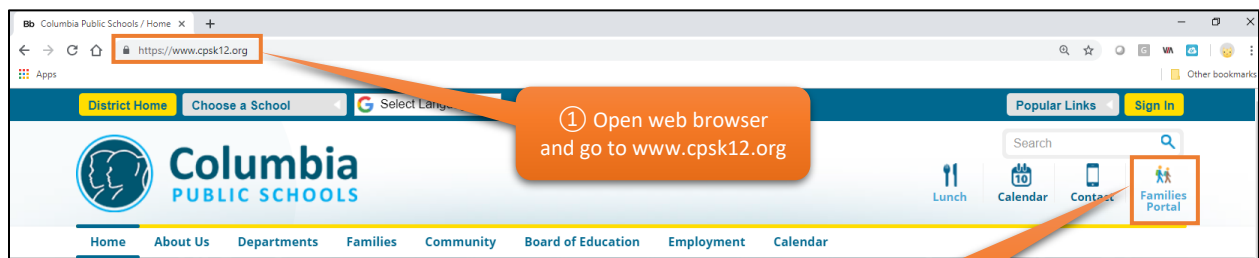

The CPS Families Portal serves as a one stop location for the officially supported CPS digital resources.

1. Open a web browser and go to www.cpsk12.org
2. Select CPS Families Portal Login
3. Enter Guardian ID and Password
4. Click Sign In