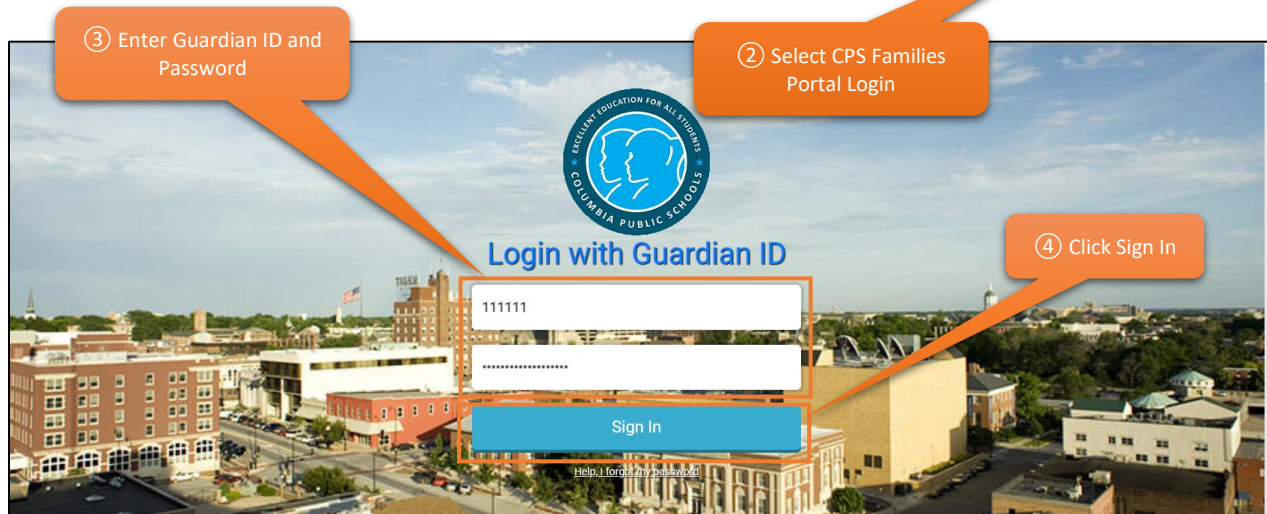

The CPS Families Portal serves as a one stop location for the officially supported CPS digital resources.

1. Open a web browser and go to www.cpsk12.org
2. Select CPS Families Portal Login
3. Enter Guardian ID and Password
4. Click Sign In