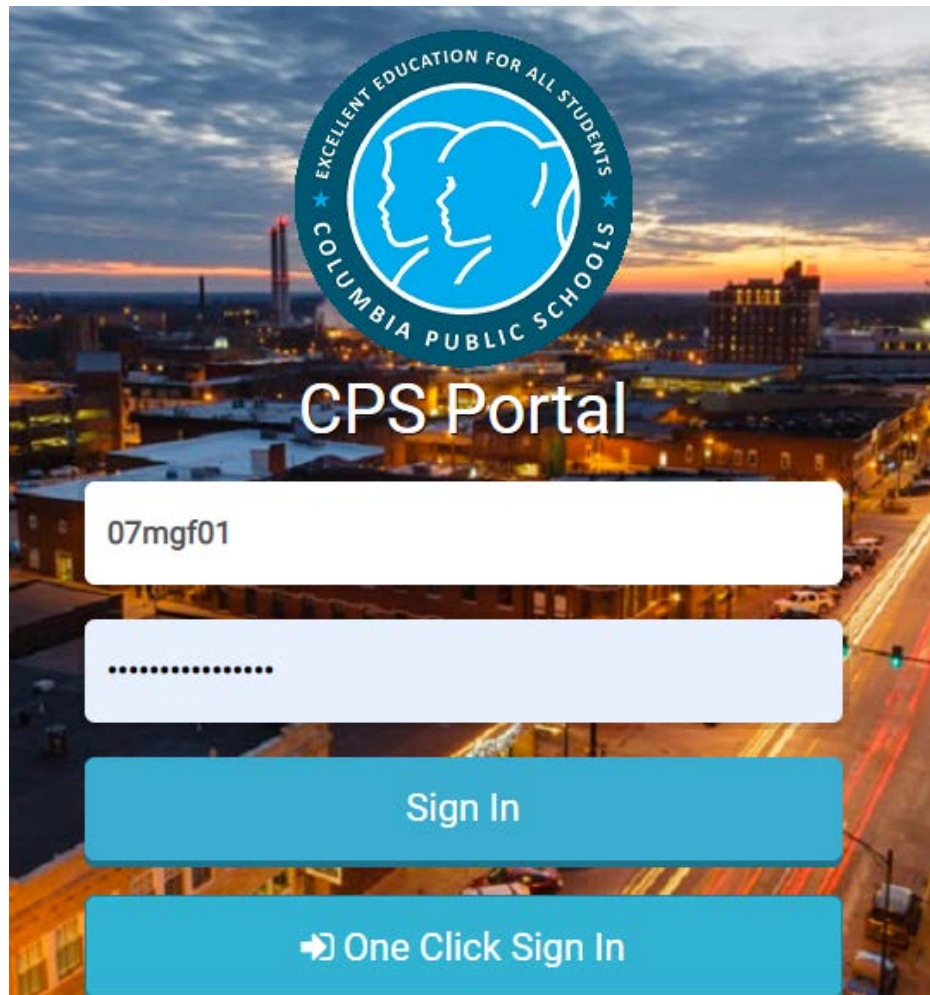

Schoology

CPS STUDENT ACCESS

Click the
CPS Portal
or
Classlink.

portal.cpsk12.org

Log in with
your
username
and
password.

Click the Schoology icon.

Schoology will open and you will be logged in.

Click Courses.

Click the class you want.