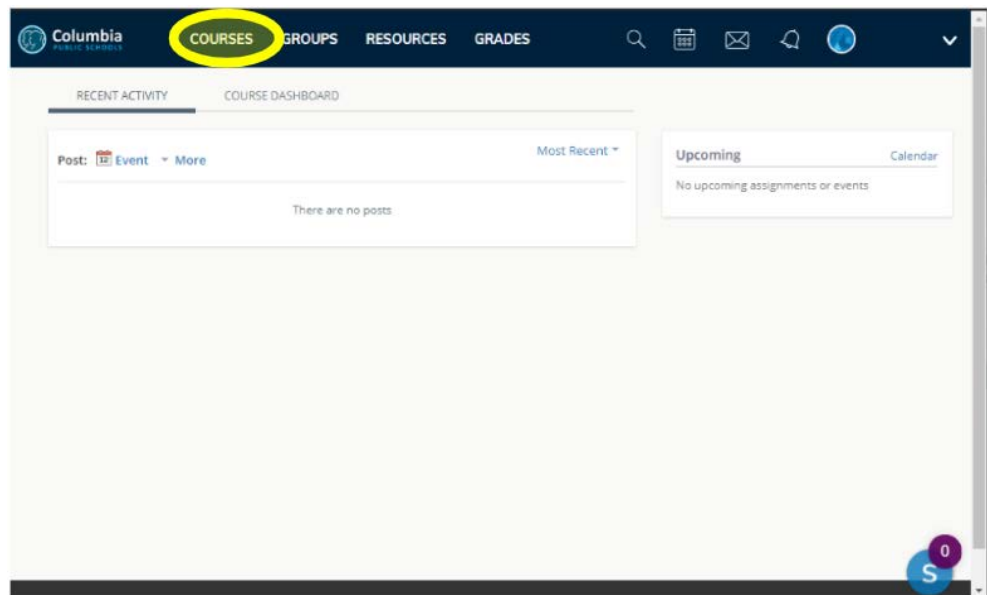

Schoology

CPS STUDENT ACCESS

Click the
CPS Portal
or
Classlink.

portal.cpsk12.org

Log in with
your
username
and
password.

Click the Schoology icon.

Schoology will open and you will be logged in.

Click Courses.

Click the class you want.